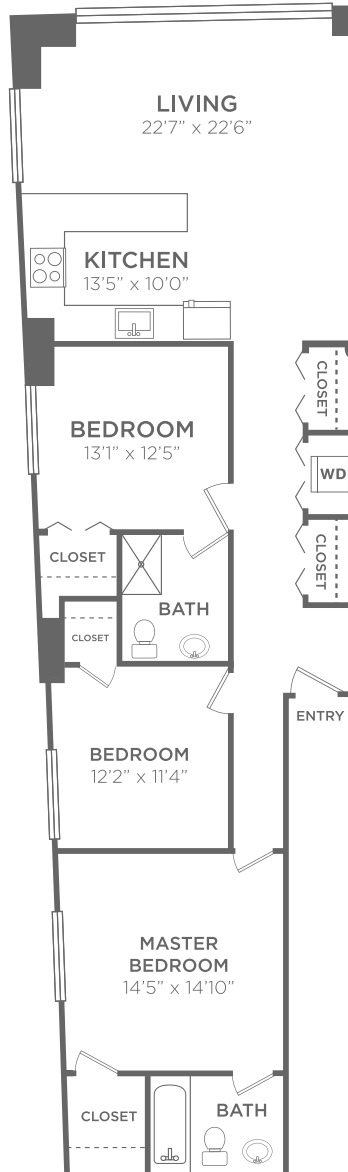

The William

3 Bed / 2 Bath

1,575

Sq. Ft.

13

1 B R O W N

1 Brown Street | Philadelphia, PA 19123

(267) 773-7801 | www.1BrownApartments.com

*Floor plans are artist's rendering. All dimensions are approximate. Actual product and specifications may vary in dimension or detail. Not all features are available in every apartment. Prices and availability are subject to change. Please see a representative for details.