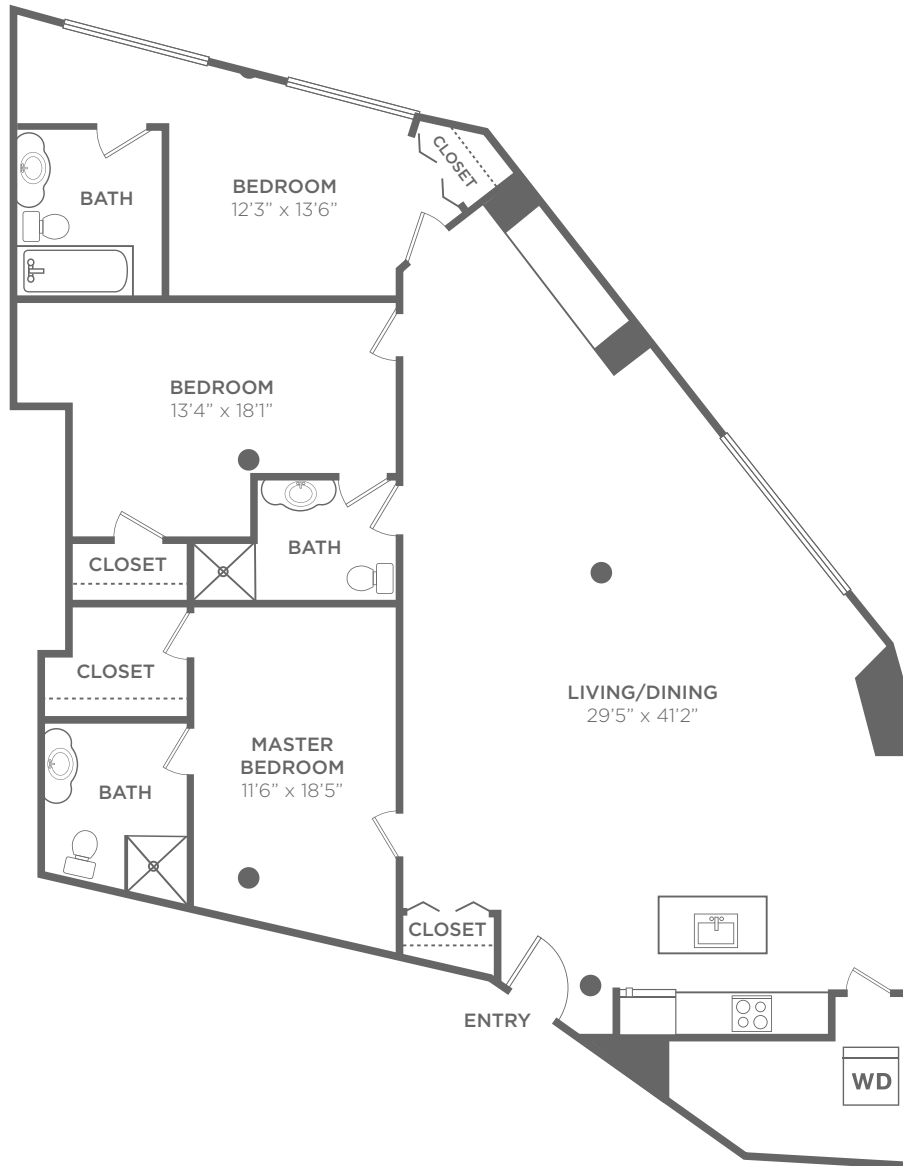

The Penn

3 Bed / 3 Bath

2215

Sq. Ft.

13 1 B R O W N	1 Brown Street Philadelphia, PA 19123
	(267) 773-7801 www.1BrownApartments.com

*Floor plans are artist's rendering. All dimensions are approximate. Actual product and specifications may vary in dimension or detail. Not all features are available in every apartment. Prices and availability are subject to change. Please see a representative for details.