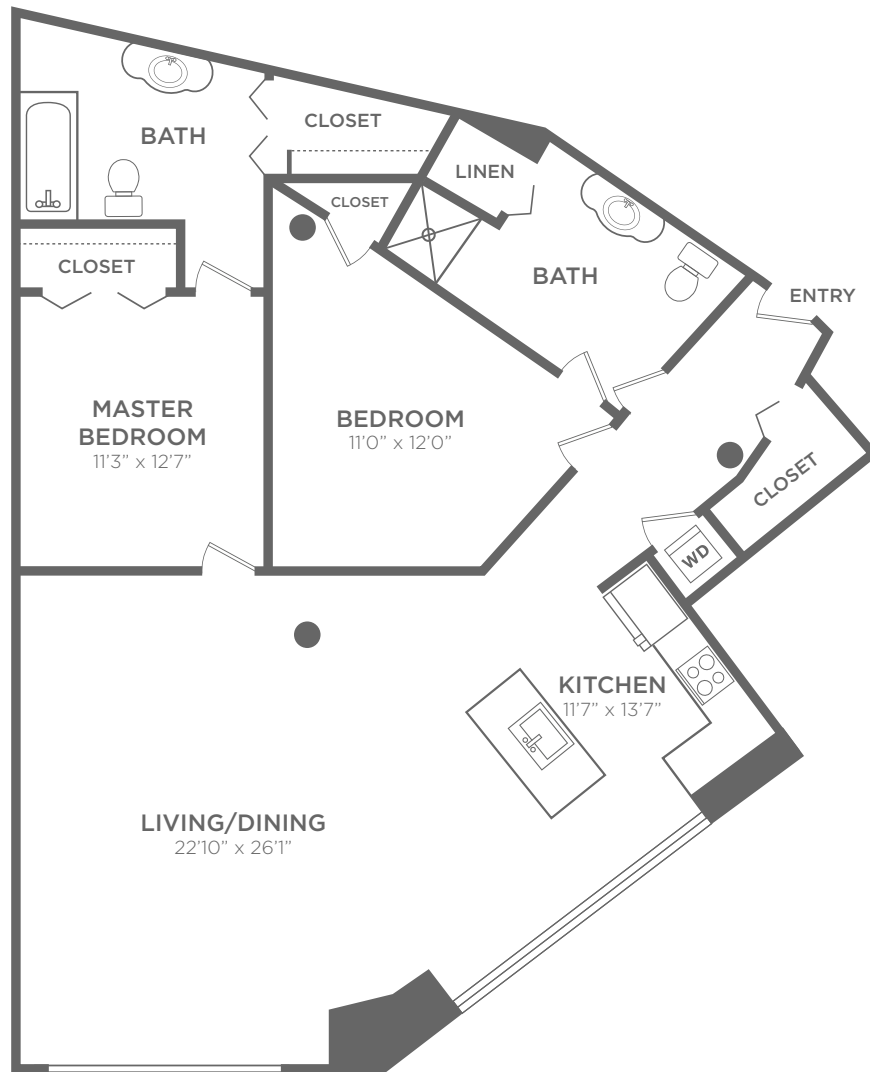

# The Hawthorne

2 Bed / 2 Bath

# 1,440

Sq. Ft.