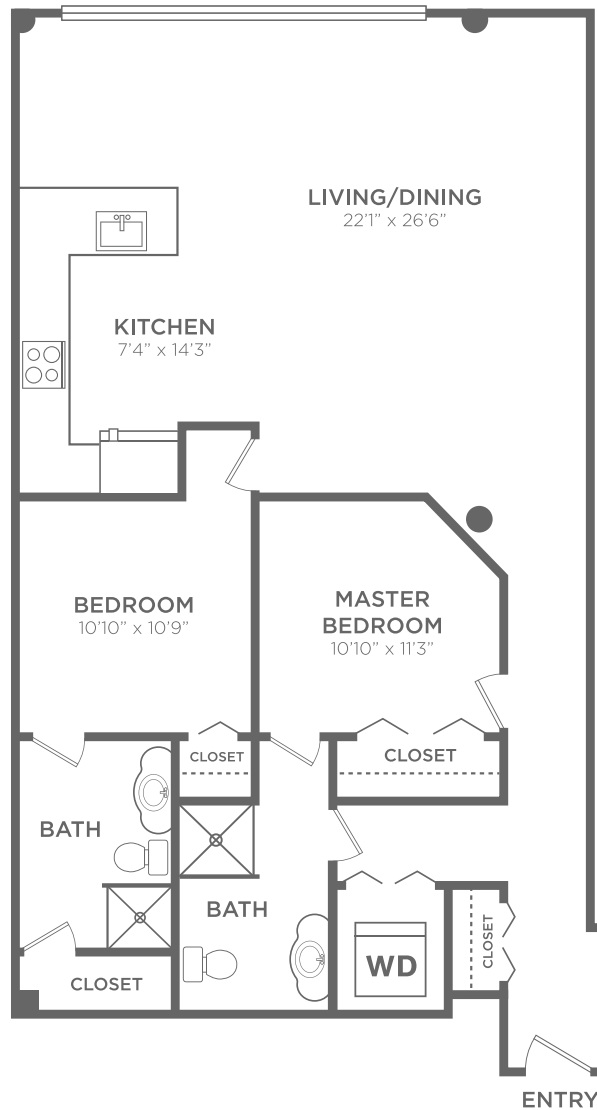

The Hamilton

2 Bed / 2 Bath

1,260

Sq. Ft.

13 1 B R O W N	1 Brown Street Philadelphia, PA 19123
	(267) 773-7801 www.1BrownApartments.com

*Floor plans are artist's rendering. All dimensions are approximate. Actual product and specifications may vary in dimension or detail. Not all features are available in every apartment. Prices and availability are subject to change. Please see a representative for details.