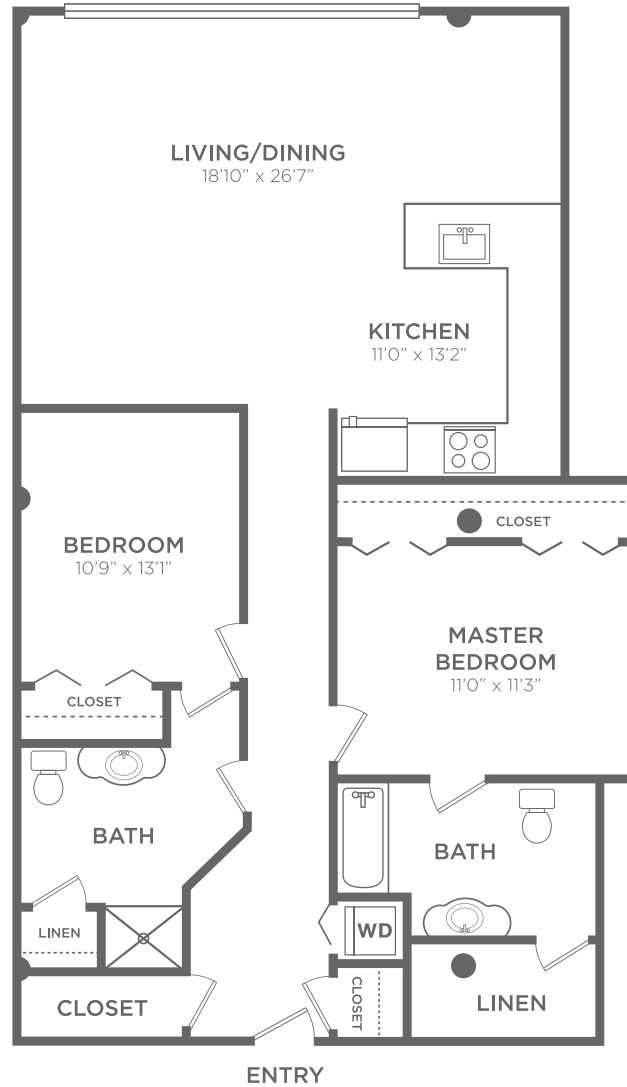

The Franklin

2 Bed / 2 Bath

1,375

Sq. Ft.

13 1 B R O W N	1 Brown Street Philadelphia, PA 19123
	(267) 773-7801 www.1BrownApartments.com

*Floor plans are artist's rendering. All dimensions are approximate. Actual product and specifications may vary in dimension or detail. Not all features are available in every apartment. Prices and availability are subject to change. Please see a representative for details.