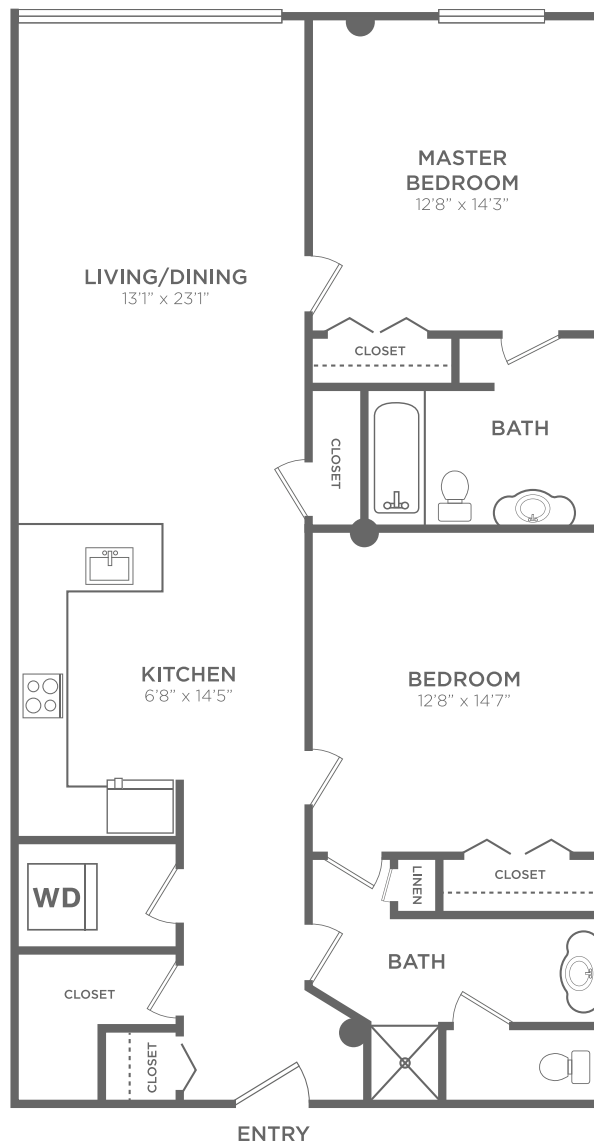

The Benjamin

2 Bed / 2 Bath

1,325

Sq. Ft.

 1 B R O W N	1 Brown Street Philadelphia, PA 19123
	(267) 773-7801 www.1BrownApartments.com

*Floor plans are artist's rendering. All dimensions are approximate. Actual product and specifications may vary in dimension or detail. Not all features are available in every apartment. Prices and availability are subject to change. Please see a representative for details.