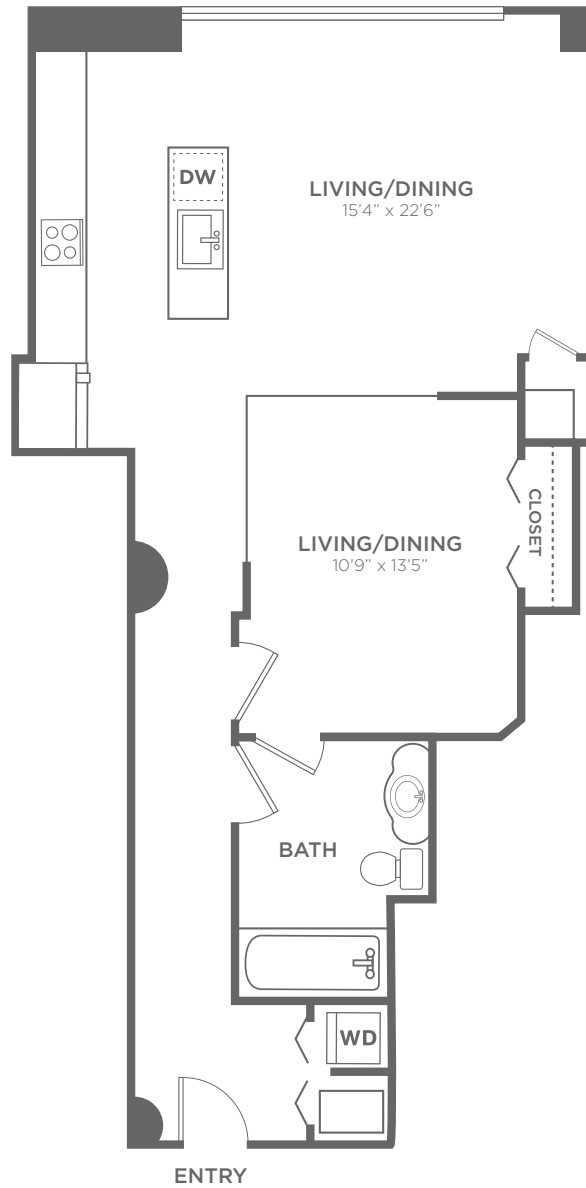

East Tower 9

1 Bed / 1 Bath

802

Sq. Ft.

13 1 B R O W N	1 Brown Street Philadelphia, PA 19123
	(267) 773-7801 www.1BrownApartments.com

*Floor plans are artist's rendering. All dimensions are approximate. Actual product and specifications may vary in dimension or detail. Not all features are available in every apartment. Prices and availability are subject to change. Please see a representative for details.