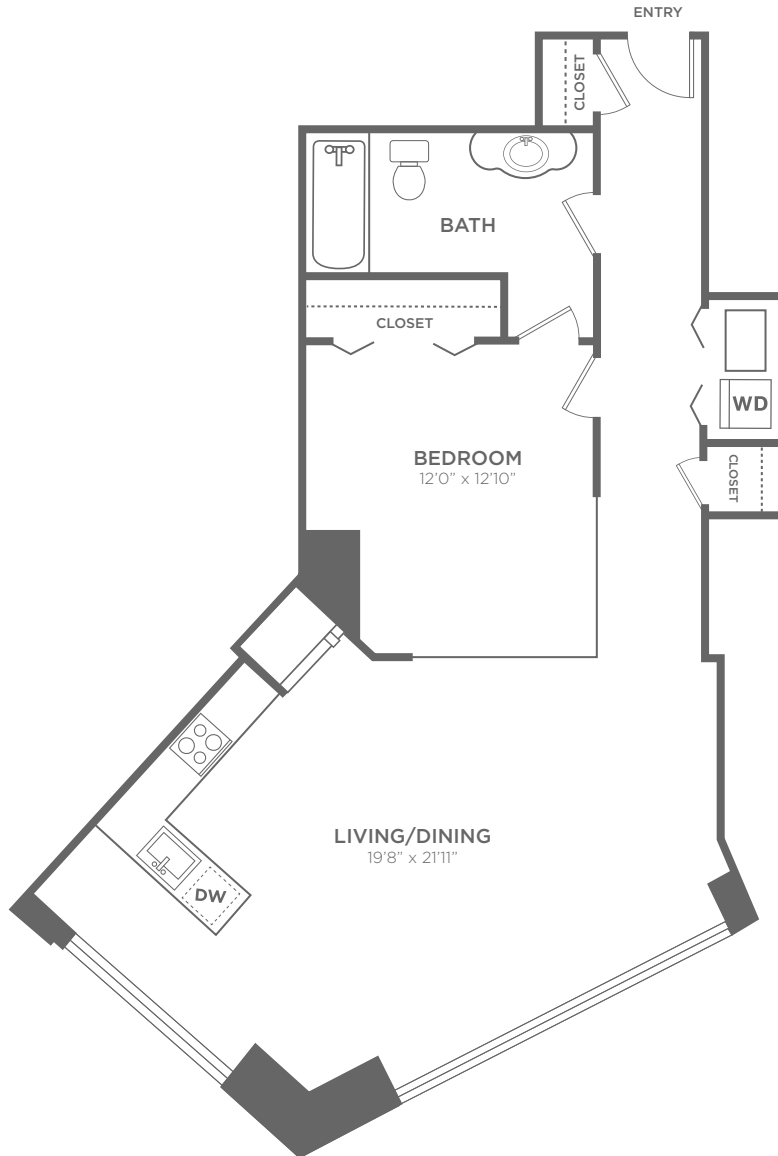

East Tower 8

1 Bed / 1 Bath

861

Sq. Ft.

 1 B R O W N	1 Brown Street Philadelphia, PA 19123
	(267) 773-7801 www.1BrownApartments.com

*Floor plans are artist's rendering. All dimensions are approximate. Actual product and specifications may vary in dimension or detail. Not all features are available in every apartment. Prices and availability are subject to change. Please see a representative for details.