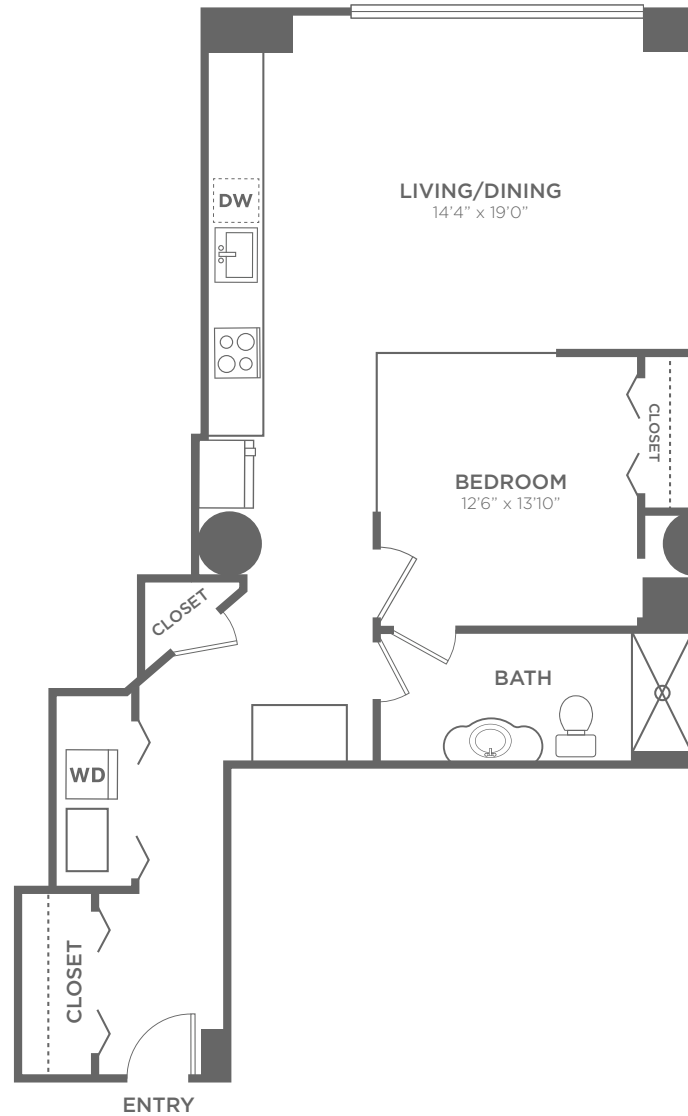

# East Tower 7

1 Bed / 1 Bath

# 871

Sq. Ft.

<b>13</b> 1 B R O W N	1 Brown Street   Philadelphia, PA 19123
	(267) 773-7801   <a href="http://www.1BrownApartments.com">www.1BrownApartments.com</a>

\*Floor plans are artist's rendering. All dimensions are approximate. Actual product and specifications may vary in dimension or detail. Not all features are available in every apartment. Prices and availability are subject to change. Please see a representative for details.