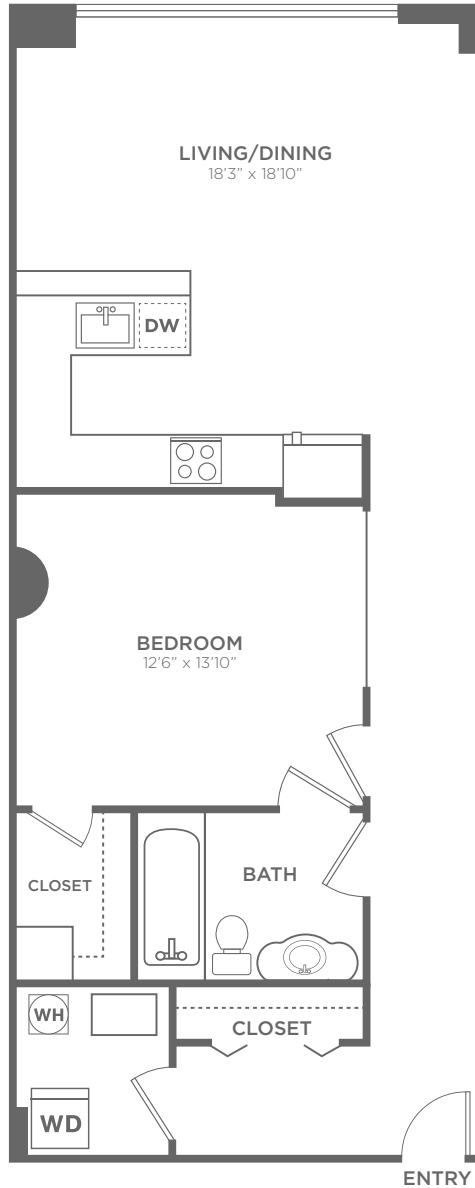

# East Tower 5

1 Bed / 1 Bath

# 871

Sq. Ft.

 1 B R O W N	1 Brown Street   Philadelphia, PA 19123
	(267) 773-7801   <a href="http://www.1BrownApartments.com">www.1BrownApartments.com</a>

\*Floor plans are artist's rendering. All dimensions are approximate. Actual product and specifications may vary in dimension or detail. Not all features are available in every apartment. Prices and availability are subject to change. Please see a representative for details.