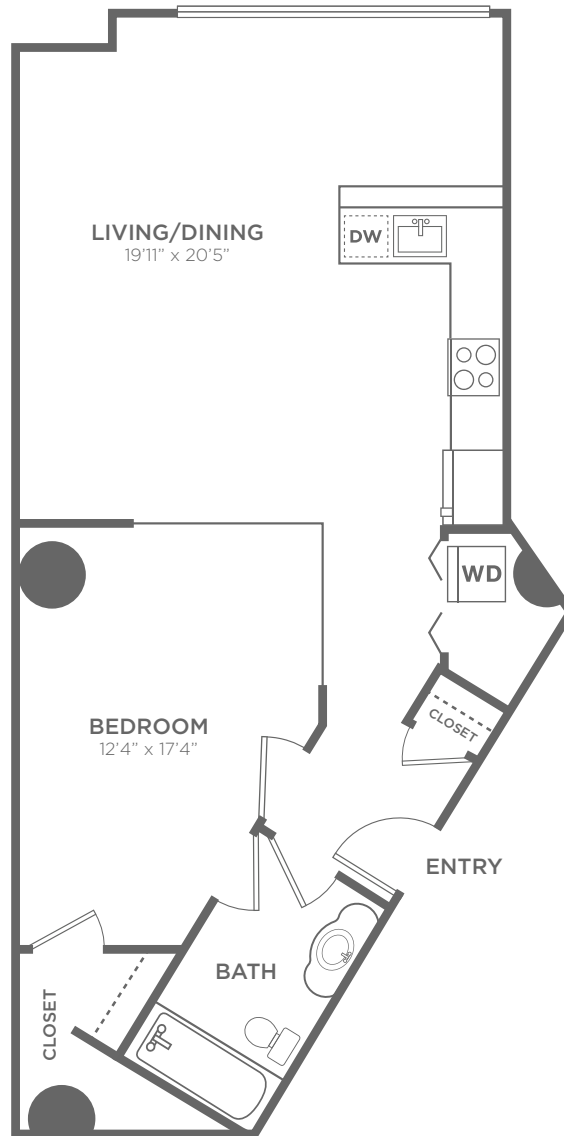

# East Tower 3

1 Bed / 1 Bath

# 867

Sq. Ft.

|  |   |
|--|---|
| <br>1 B R O W N | 1 Brown Street   Philadelphia, PA 19123   |
|  | (267) 773-7801   <a href="http://www.1BrownApartments.com">www.1BrownApartments.com</a> |

\*Floor plans are artist's rendering. All dimensions are approximate. Actual product and specifications may vary in dimension or detail. Not all features are available in every apartment. Prices and availability are subject to change. Please see a representative for details.