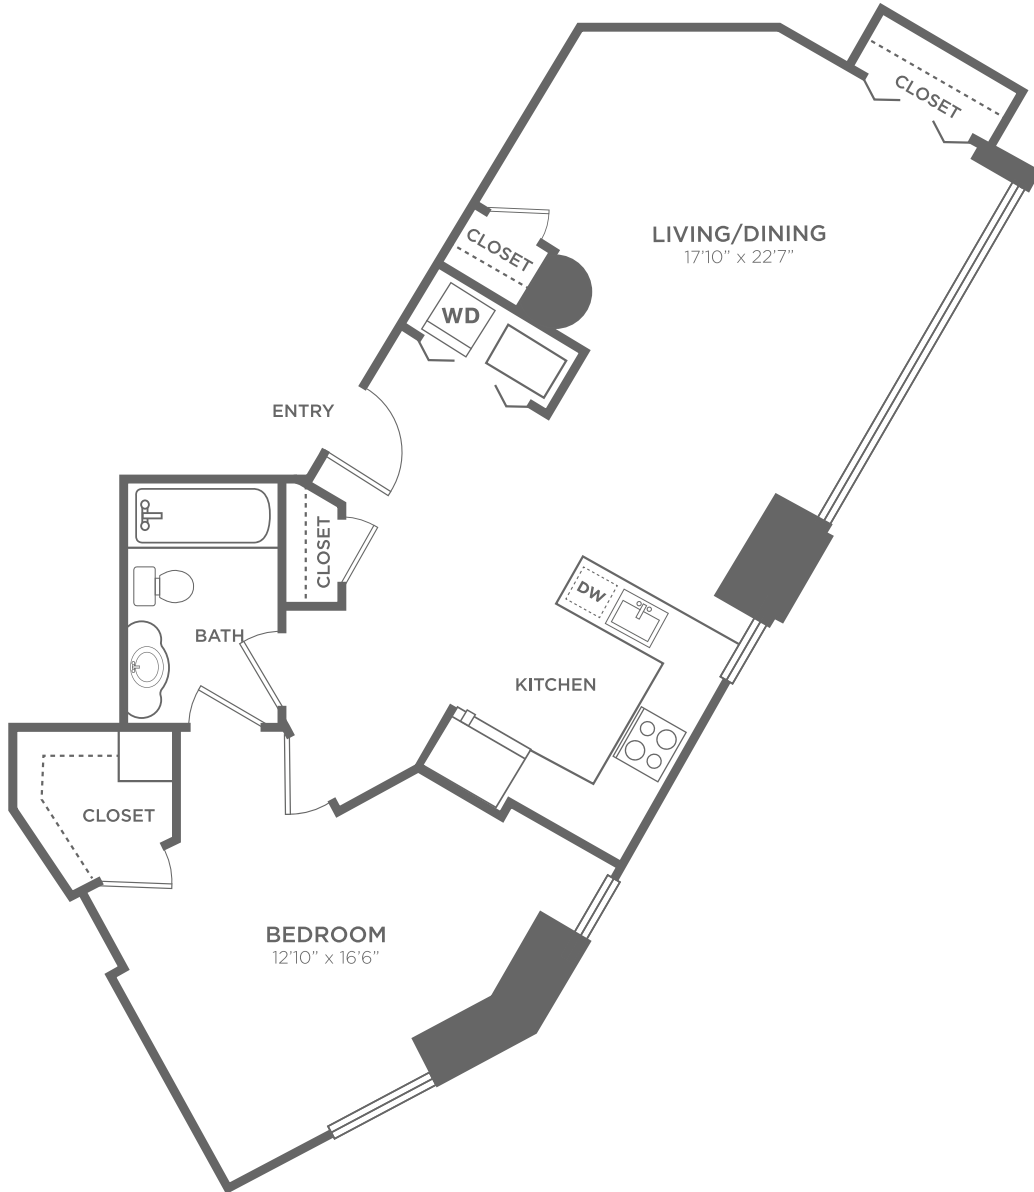

East Tower 2

1 Bed / 1 Bath

957

Sq. Ft.

13 1 B R O W N	1 Brown Street Philadelphia, PA 19123
	(267) 773-7801 www.1BrownApartments.com

*Floor plans are artist's rendering. All dimensions are approximate. Actual product and specifications may vary in dimension or detail. Not all features are available in every apartment. Prices and availability are subject to change. Please see a representative for details.