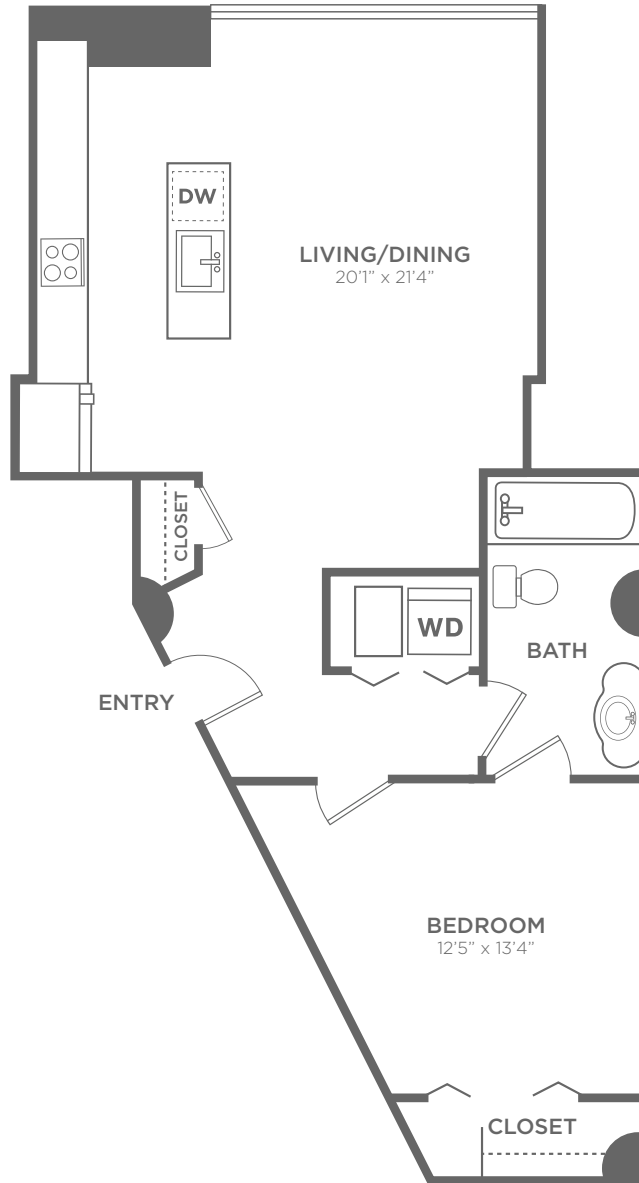

East Tower II

1 Bed / 1 Bath

818

Sq. Ft.

13 1 B R O W N	1 Brown Street Philadelphia, PA 19123
	(267) 773-7801 www.1BrownApartments.com

*Floor plans are artist's rendering. All dimensions are approximate. Actual product and specifications may vary in dimension or detail. Not all features are available in every apartment. Prices and availability are subject to change. Please see a representative for details.