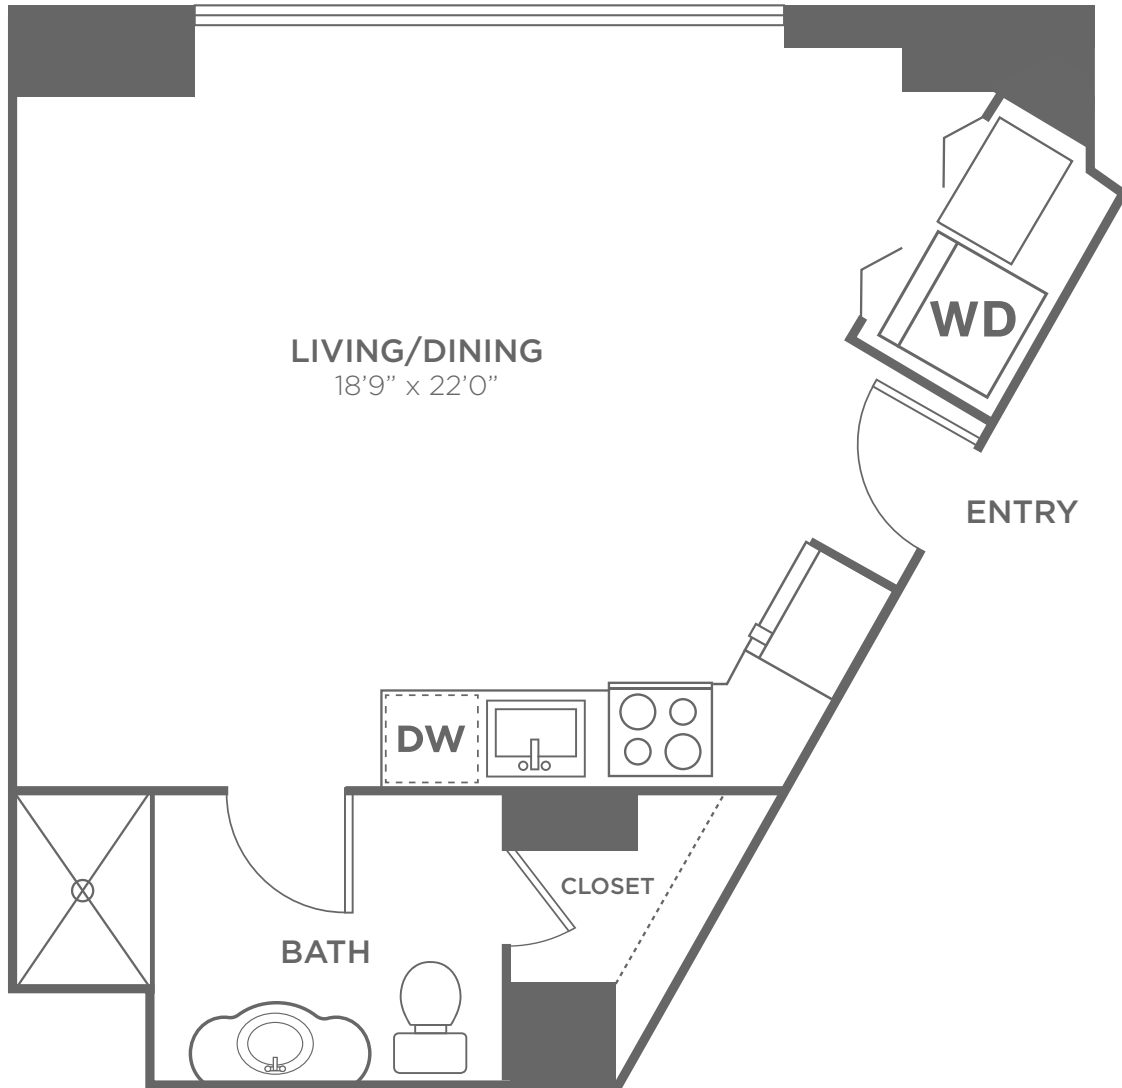

East Tower 1

Studio / 1 Bath

448

Sq. Ft.

13 1 B R O W N	1 Brown Street Philadelphia, PA 19123
	(267) 773-7801 www.1BrownApartments.com

*Floor plans are artist's rendering. All dimensions are approximate. Actual product and specifications may vary in dimension or detail. Not all features are available in every apartment. Prices and availability are subject to change. Please see a representative for details.